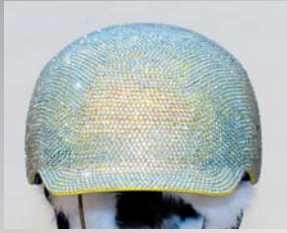

Available in Colors:
Camo, Leopard, Skull,
Butterfly Skull, Snake

SUGGESTED RETAIL PRICE
\$198 - \$350

HELMET LINERS

DRY FIT LINERS

Stylish and comfortable. Our liners detach with Velcro for easy interchange

Liners also available for Bike and Skate

ICE COUTURE, LLC
77 Cadillac Drive, Suite 150
Sacramento, CA 95825

Dareece Saca, President
Phone: 916.804.4037
Fax: 916.641.0400
Email: darcy@saca.biz

SWAROVSKI CRYSTALS

CZECH CRYSTALS

KOREAN CRYSTALS

JET \$2,000
SIZES: S / M / L

LIGHT TOPAZ \$2,000
SIZES: S / M / L

PUCCI BLUE \$1,200
COLORS: BLUE* , PINK/TEAL
SIZES: S / M / L

PUCCI BLUE (SIDE VIEW)

SKULL \$240.00
COLORS: EMERALD, JET, PINK*
SIZES: XXS / XS / S / M / L

PIRATE SKULL \$264.40
COLORS: GREEN* , RED
SIZES: XXS / XS / S / M / L

COLORS NOT SHOWN: TANZANITE, LIGHT SIAM, EMERALD

DRYFIT / FUR / VELVET LINERS

HELMET LINERS COME IN AN ASSORTMENT OF DESIGNS AND CAN ALSO BE ORDERED TO FIT BIKE AND SKATE HELMETS. LINERS ARE ATTACHED TO THE HELMETS WITH VELCRO FOR EASY INTERCHANGE. ALSO AVAILABLE WITH AUDIO.