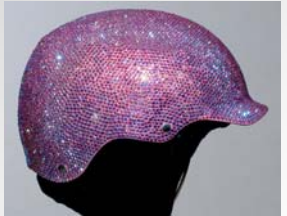

Available in Colors:
Camo, Leopard, Skull,
Butterfly Skull, Snake

SUGGESTED RETAIL PRICE
\$198 - \$350

HELMET LINERS

DRY FIT LINERS

Stylish and comfortable. Our liners detach with Velcro for easy interchange

CZECH CRYSTALS

KOREAN CRYSTALS

JET \$2,000
SIZES: S / M / L

LIGHT TOPAZ \$2,000
SIZES: S / M / L

PUCCI BLUE \$1,200
COLORS: BLUE* , PINK/TEAL
SIZES: S / M / L

PUCCI BLUE (SIDE VIEW)

SKULL \$240.00
COLORS: EMERALD, JET, PINK*
SIZES: XXS / XS / S / M / L

CAMO \$286.50
COLORS: PINK* , BLUE, GREEN
SIZES: XXS / XS / S / M / L

ROSE \$2,000
SIZES: S / M / L

ROSE (SIDE VIEW)

ZEBRA \$1,200
COLORS: BLACK&WHITE*
SIZES: S / M / L

ZEBRA (SIDE VIEW)

LEOPARD \$264.40
COLORS: PINK* , BLUE, GOLD
SIZES: XXS / XS / S / M / L

PIRATE SKULL \$264.40
COLORS: GREEN* , RED
SIZES: XXS / XS / S / M / L

COLORS NOT SHOWN: TANZANITE, LIGHT SIAM, EMERALD

DRYFIT / FUR / VELVET LINERS

HELMET LINERS COME IN AN ASSORTMENT OF DESIGNS AND CAN ALSO BE ORDERED TO FIT BIKE AND SKATE HELMETS. LINERS ARE ATTACHED TO THE HELMETS WITH VELCRO FOR EASY INTERCHANGE. ALSO AVAILABLE WITH AUDIO.